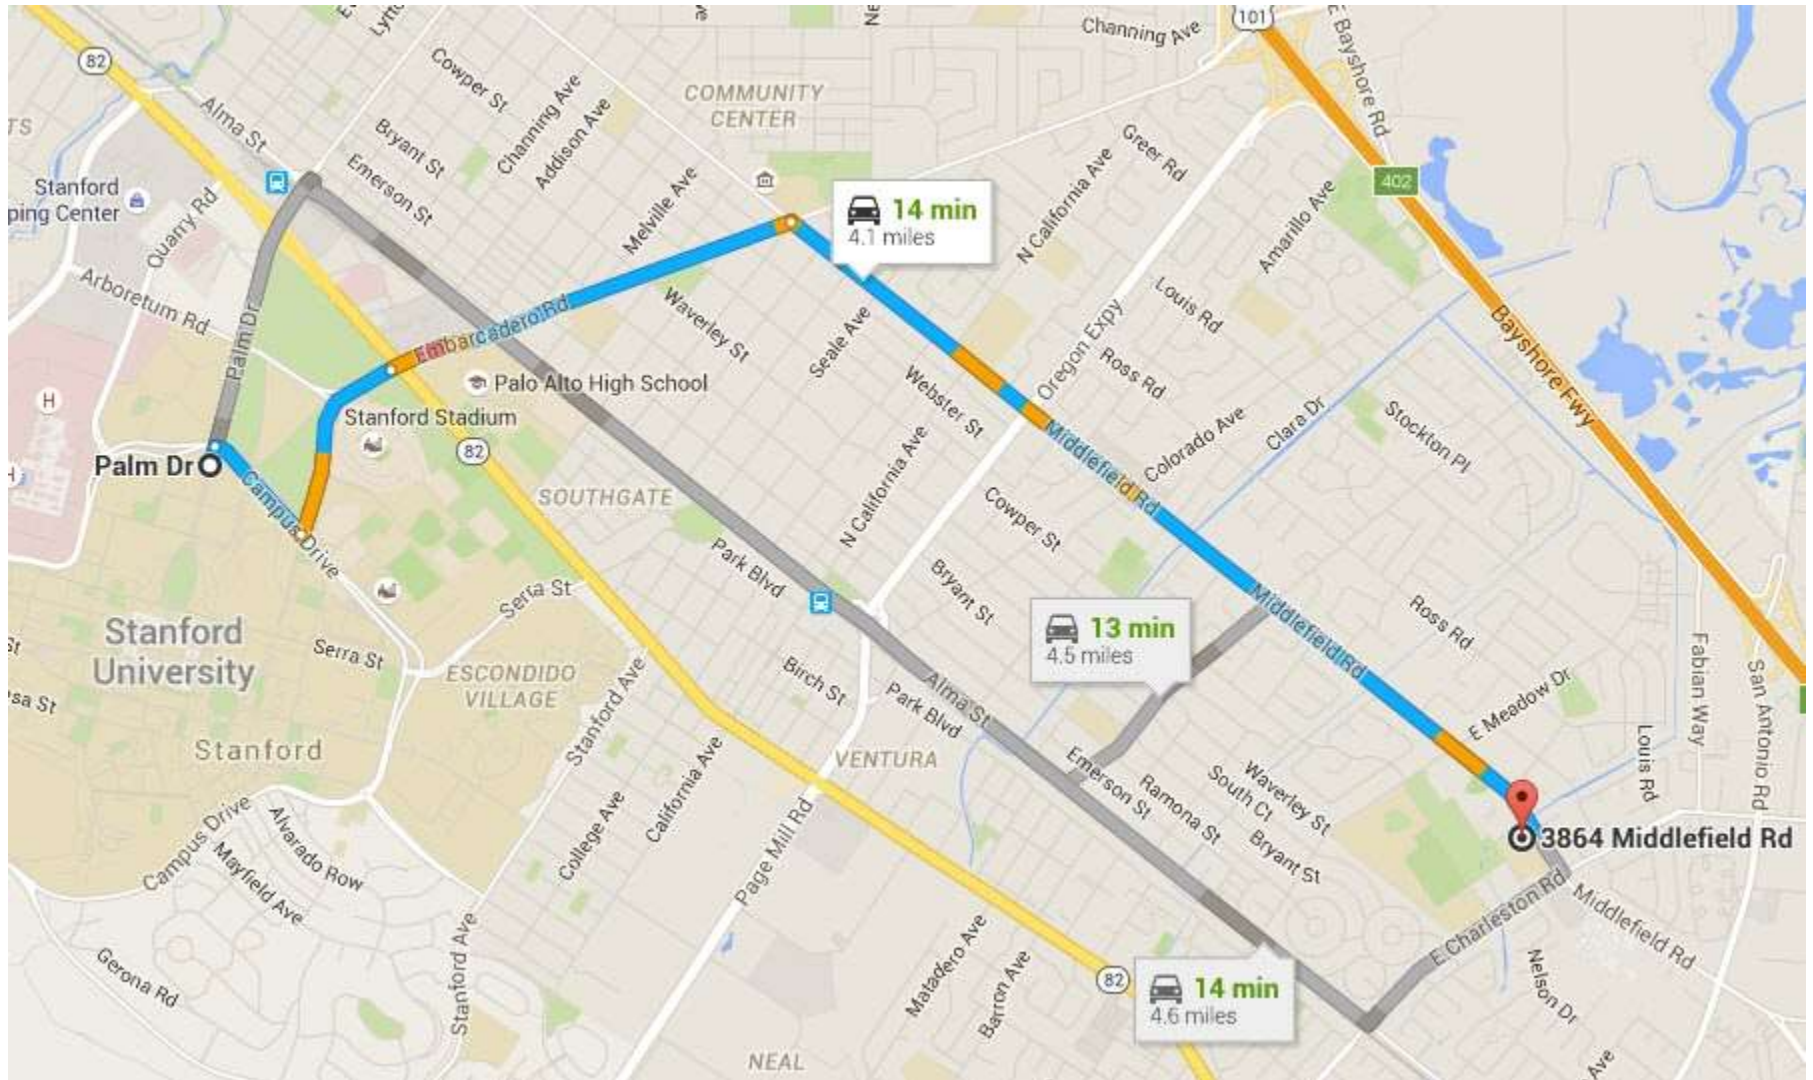

Directions to Magical Bridge Playground from Stanford

1. Take Campus Dr to Galvez St.
2. Left turn onto Galvez St.
3. Cross El Camino Real – street becomes Embarcadero
4. Right turn onto Middlefield Rd.
5. Just after Adobe Creek and before Charleston, turn right into Magical Bridge Playground at 3864 Middlefield.
6. Proceed straight to the back gate.

Directions to Magical Bridge Playground from Stanford

Terrain View

Entrance off of Middlefield Rd

Enter here

Notice change in pavement color

Park near tennis courts