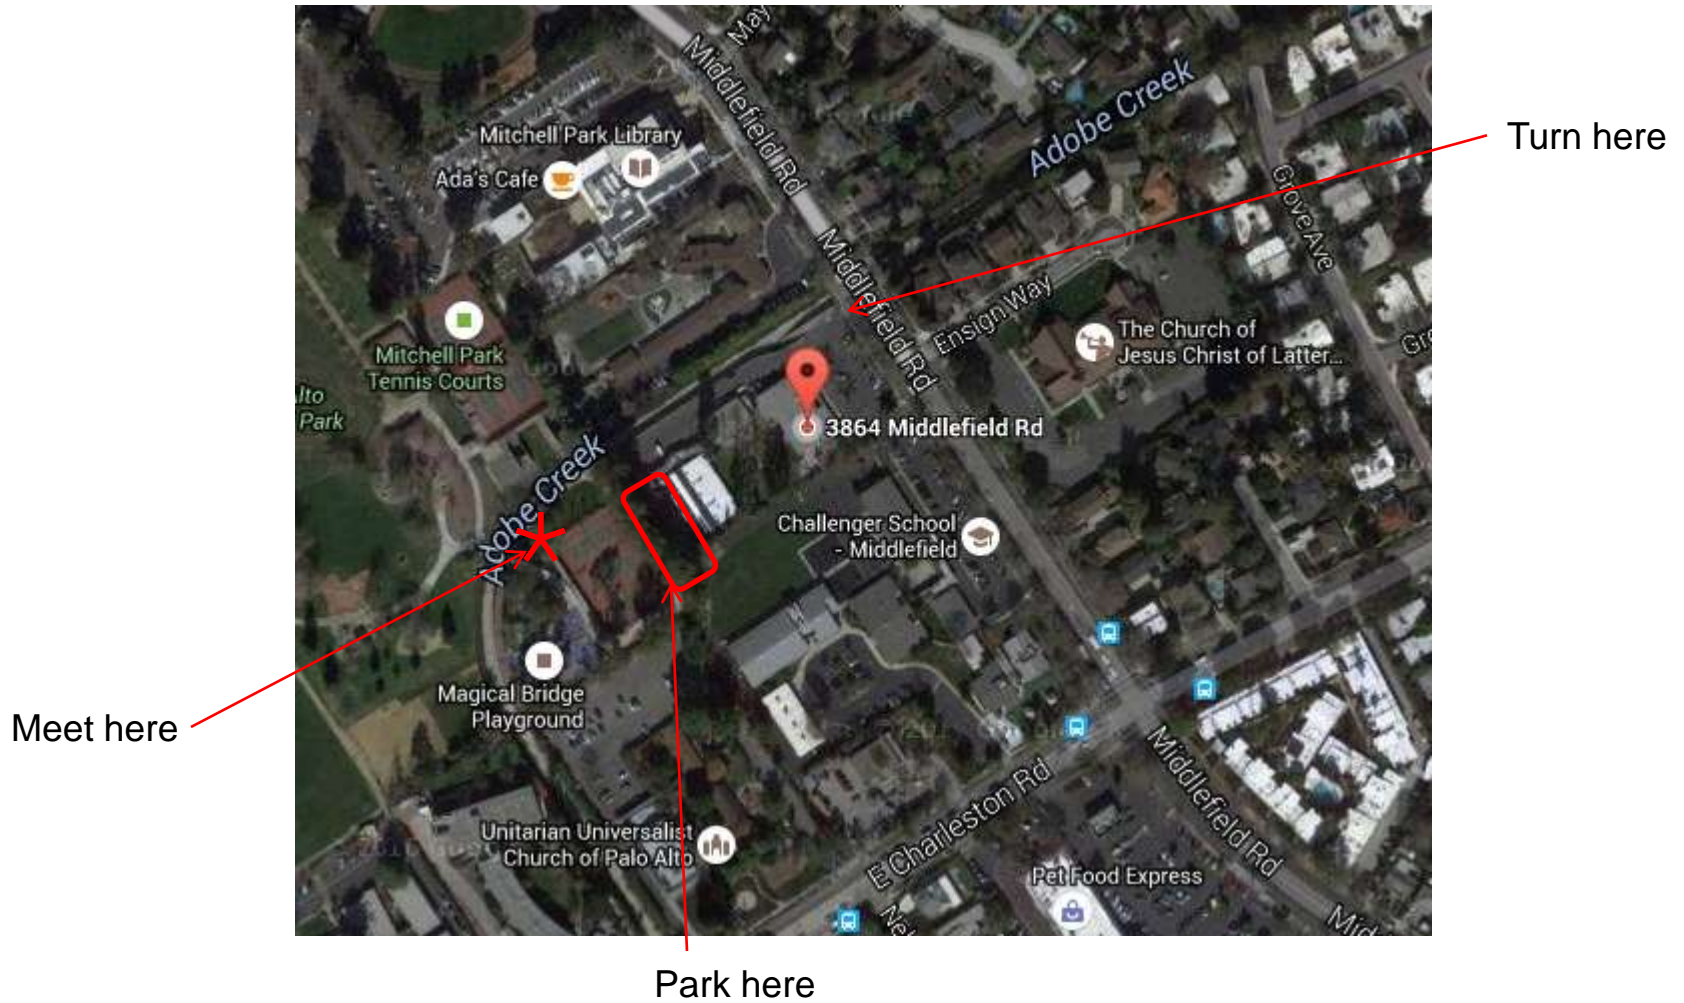

Directions to Magical Bridge Playground from Stanford

1. Take Campus Dr to Galvez St.
2. Left turn onto Galvez St.
3. Cross El Camino Real – street becomes Embarcadero
4. Right turn onto Middlefield Rd.
5. Just after Adobe Creek and before Charleston, turn right into Magical Bridge Playground at 3864 Middlefield.
6. Proceed straight to the back gate.

Directions to Magical Bridge Playground from Stanford

Terrain View

Entrance off of Middlefield Rd

Enter here

Notice change in pavement color

Park near tennis courts