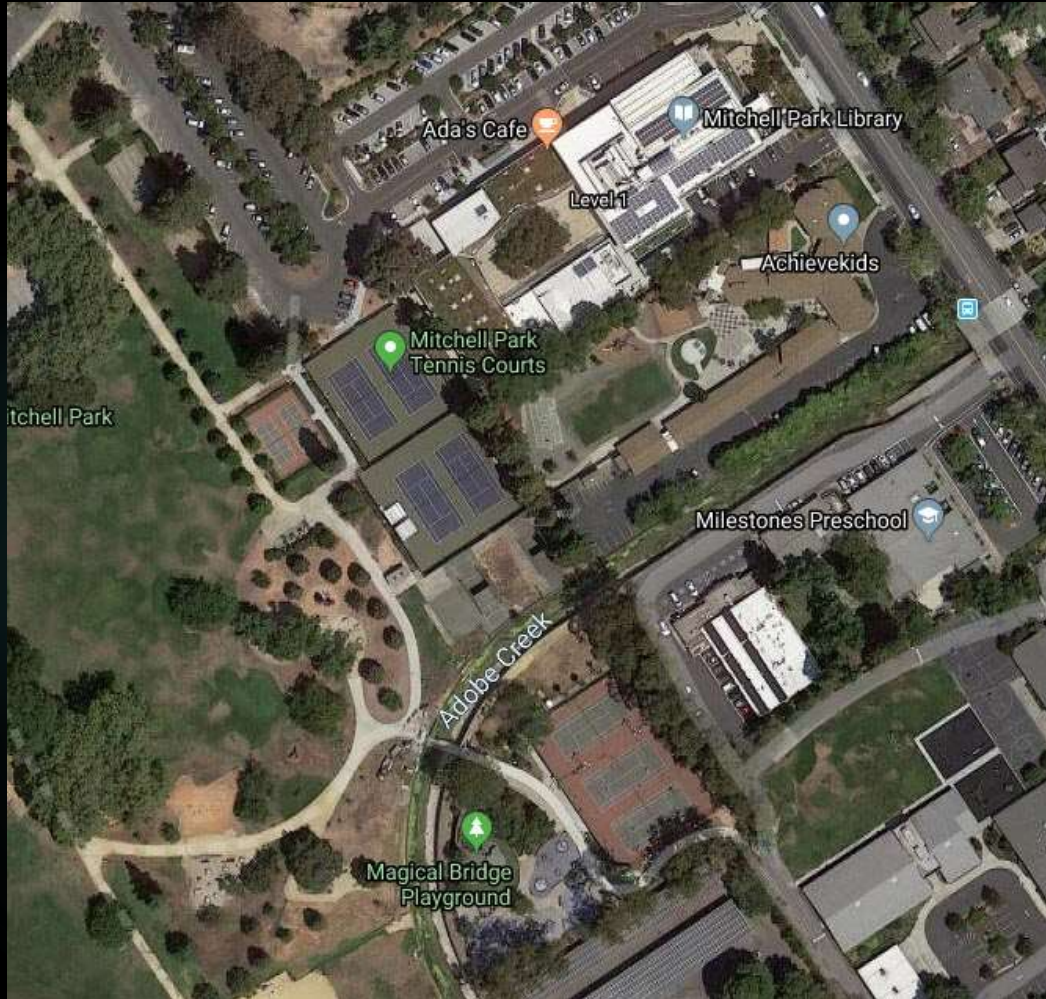

# Mitchell Park Library

1. Mitchell Park Library & Community Center - 3700 Middlefield Rd., Palo Alto
2. Park in lot
3. Meet in front of Ada's Cafe

# Park in lot

# Aerial Terrain View

# Meet in front of Ada's Cafe